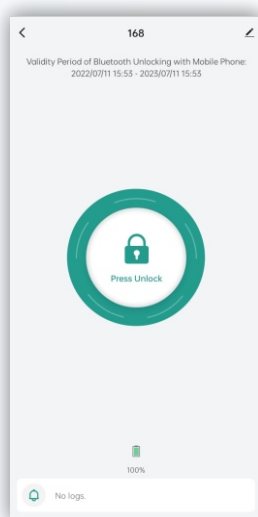

Experience
smart

REALTIME[®]
Power of Biometrics

Fingerprint

Glass Door Lock

for your office door

- Technology
- Safety
- Easy Installation

Download "Realttime Smart"